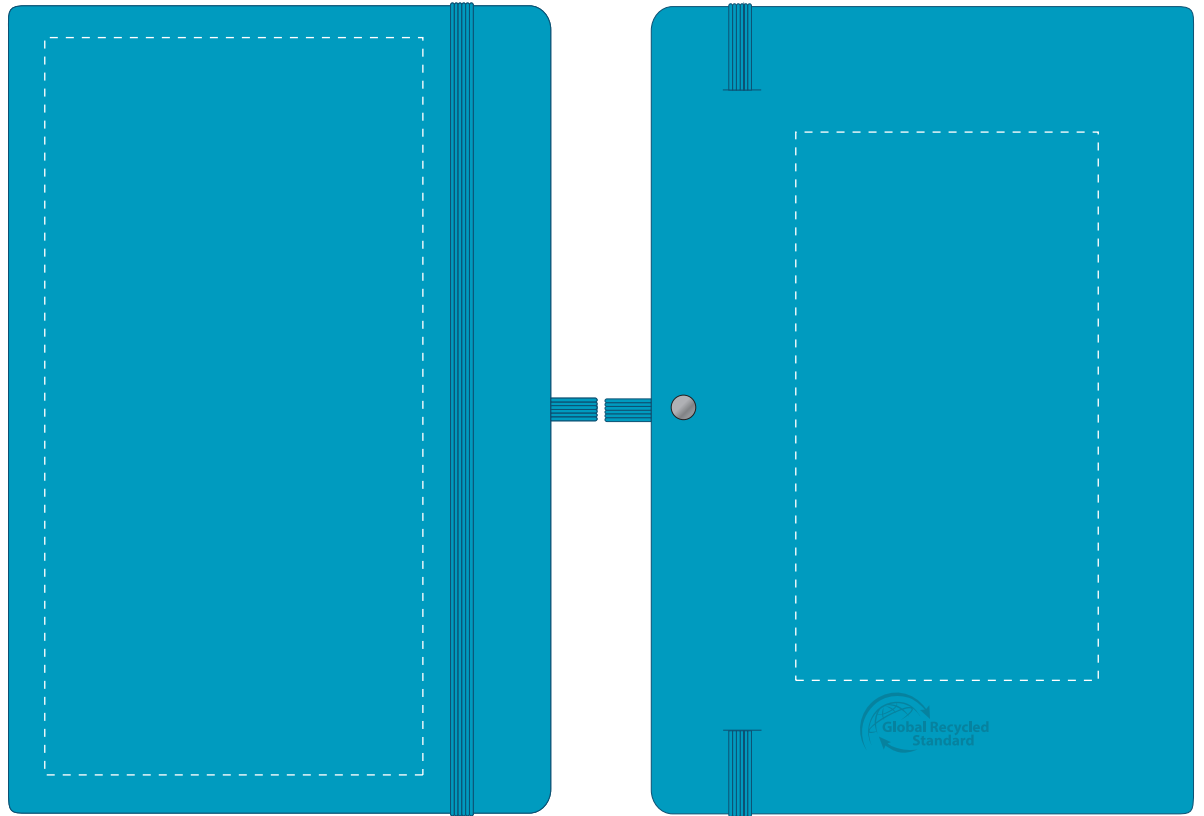

Your Ref:	Quantity:	Product Code: QS2345
Our Ref:	Version: 1	Product Colour: CYAN

PRINTING CONCERNS:**PRODUCT INFO: DUE TO THE NATURE OF THE PRODUCT THE PRINT POSITION MAY VARY BY 2 - 3 MM**

We stock this item in the following colours

**PANTONE REFERENCE(S)**
 Full Colour Printing

ARTWORK SCALE 50%

- CENTRED TO PRINT AREA
- CENTRED TO NOTEBOOK

The dashed line is to demonstrate print area and will not appear on your printed item

PLEASE NOTE:

To proceed, please approve visual via the online system.

ARTWORK SCALE 100%
Max print area: 195mm x 100mm

ARTWORK SCALE 100%
Max print area: 145mm x 80mm